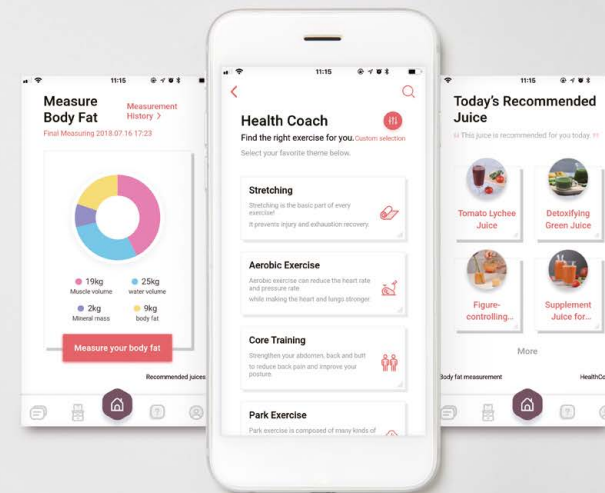

## Stable Structure for Accurate Measurement

- Easy and Convenient Ergonomic Design
- One-Touch Pop-Up System

## Provide 1:1 customized recipe

- Your body type analysis through checking 7 types of body composition
- Customized recipe for your body composition

## Mobile health Partner at anytime from anywhere!

- Mobile APP interworking
- Health Coach

## Systematic health care

- Suggest juice for your body type
- Suggest juice by Theme
- Goal Setting Management