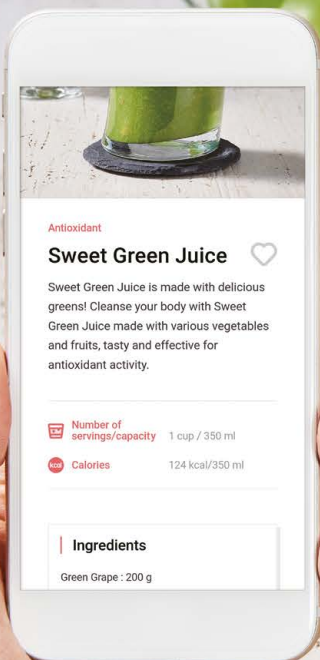

Mobile health Partner at anytime from anywhere!

- Mobile APP interworking
- Health Coach

Systematic health care

- Suggest juice for your body type
- Suggest juice by Theme
- Goal Setting Management